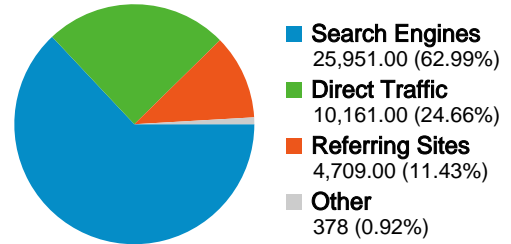

AdWords sent 0 visits via 0 campaigns

Site Usage

Visits 0 % of Site Total: 0.00%	Pages/Visit 0.00 Site Avg: 4.63 (-100.00%)	Avg. Time on Site 00:00:00 Site Avg: 00:04:06 (-100.00%)	% New Visits 0.00% Site Avg: 55.95% (-100.00%)	Bounce Rate 0.00% Site Avg: 39.87% (-100.00%)		
Campaign		Visits	Pages/Visit	Avg. Time on Site	% New Visits	Bounce Rate
There is no data for this view.						
						1 - 0 of 0

All traffic sources sent a total of 41,199 visits

-  **24.66%** Direct Traffic
-  **11.43%** Referring Sites
-  **62.99%** Search Engines

Top Traffic Sources

Sources	Visits	% visits	Keywords	Visits	% visits
google (organic)	25,609	62.16%	xelu.net	1,363	5.25%
(direct) ((none))	10,161	24.66%	xelu	1,132	4.36%
images.google.es (referral)	1,478	3.59%	galtes de porc	1,121	4.32%
extremetracking.com ((not set))	375	0.91%	www.xelu.net	849	3.27%
osonaformacio.org (referral)	364	0.88%	marta soler	452	1.74%