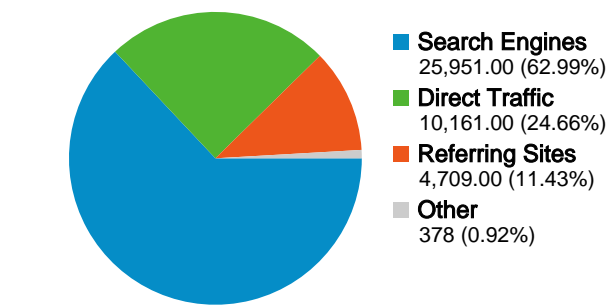

Site Usage

 **41,199** Visits

 **39.87%** Bounce Rate

 **190,595** Pageviews

 **00:04:06** Avg. Time on Site

 **4.63** Pages/Visit

 **55.95%** % New Visits

Visitors Overview

Visitors
23,365

Map Overlay world

AdWords Campaigns

Campaign	Visits	% visits
There is no data for this view.		

Traffic Sources Overview

Content Overview

Pages	Pageviews	% Pageviews
/index2.php?idioma=catala	26,454	13.88%
/	16,336	8.57%
/html/plafo/plafo Ultims posts.p	9,304	4.88%
/html/materials/materials_fitxa_i	2,512	1.32%
/html/links/links.php?idioma=cat	2,327	1.22%

Keywords		
Keyword	Visits	% visits
xelu.net	1,363	5.25%
xelu	1,132	4.36%
galtes de porc	1,121	4.32%
www.xelu.net	849	3.27%
marta soler	452	1.74%

23,365 people visited this site

 **41,199** Visits

 **23,365** Absolute Unique Visitors

Search sent 25,951 total visits via 10,706 keywords

Site Usage

Visits 25,951 % of Site Total: 62.99%	Pages/Visit 4.13 Site Avg: 4.63 (-10.67%)	Avg. Time on Site 00:03:22 Site Avg: 00:04:06 (-17.93%)	% New Visits 67.73% Site Avg: 55.95% (21.06%)	Bounce Rate 49.39% Site Avg: 39.87% (23.88%)
--------------------------------------------------------------	------------------------------------------------------------------	--------------------------------------------------------------------------------	----------------------------------------------------------------------	---------------------------------------------------------------------