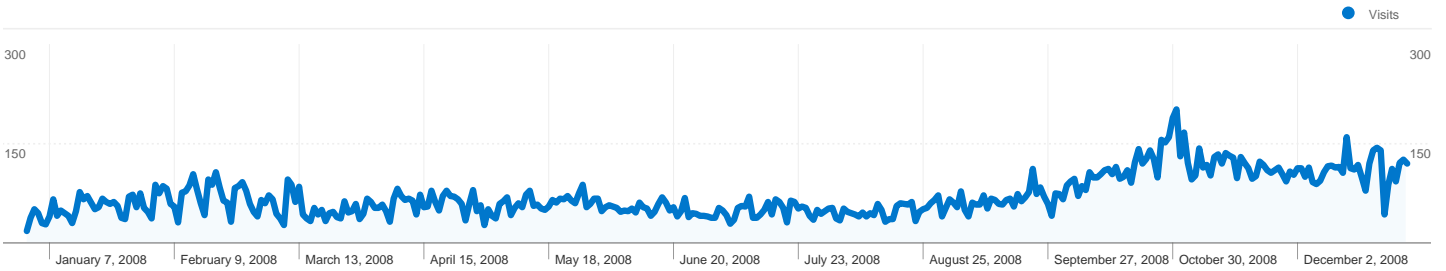

41,199 visits came from 81 countries/territories

Site Usage

Visits	Pages/Visit	Avg. Time on Site	% New Visits	Bounce Rate	
41,199 % of Site Total: 100.00%	4.63 Site Avg: 4.63 (0.00%)	00:04:06 Site Avg: 00:04:06 (0.00%)	55.99% Site Avg: 55.95% (0.07%)	39.87% Site Avg: 39.87% (0.00%)	
Country/Territory	Visits	Pages/Visit	Avg. Time on Site	% New Visits	Bounce Rate
Spain	39,644	4.70	00:04:11	54.64%	39.02%
United States	160	2.09	00:01:06	85.00%	64.38%
Andorra	138	3.48	00:02:25	87.68%	57.25%
Germany	127	4.09	00:05:06	78.74%	47.24%
France	111	2.50	00:01:34	89.19%	65.77%
United Kingdom	108	2.72	00:01:55	84.26%	57.41%
Mexico	96	1.61	00:00:26	97.92%	66.67%
Argentina	86	1.95	00:02:07	96.51%	70.93%
Chile	53	1.62	00:00:57	98.11%	75.47%
Italy	42	2.90	00:01:17	97.62%	71.43%

Pages on this site were viewed a total of 190,595 times

 190,595 Pageviews

 137,117 Unique Views

 39.87% Bounce Rate

Top Content

Pages	Pageviews	% Pageviews
/index2.php?idioma=catala	26,454	13.88%
/	16,336	8.57%
/html/plafo/plafo_ultims_posts.php?idioma=catala	9,304	4.88%
/html/materials/materials_fitxa_informatica_basica.php?idioma=ca	2,512	1.32%
/html/links/links.php?idioma=catala	2,327	1.22%

Search sent 25,951 total visits via 10,706 keywords

Site Usage

Visits 25,951 % of Site Total: 62.99%	Pages/Visit 4.13 Site Avg: 4.63 (-10.67%)	Avg. Time on Site 00:03:22 Site Avg: 00:04:06 (-17.93%)	% New Visits 67.73% Site Avg: 55.95% (21.06%)	Bounce Rate 49.39% Site Avg: 39.87% (23.88%)
--------------------------------------------------------------	------------------------------------------------------------------	--------------------------------------------------------------------------------	----------------------------------------------------------------------	---------------------------------------------------------------------