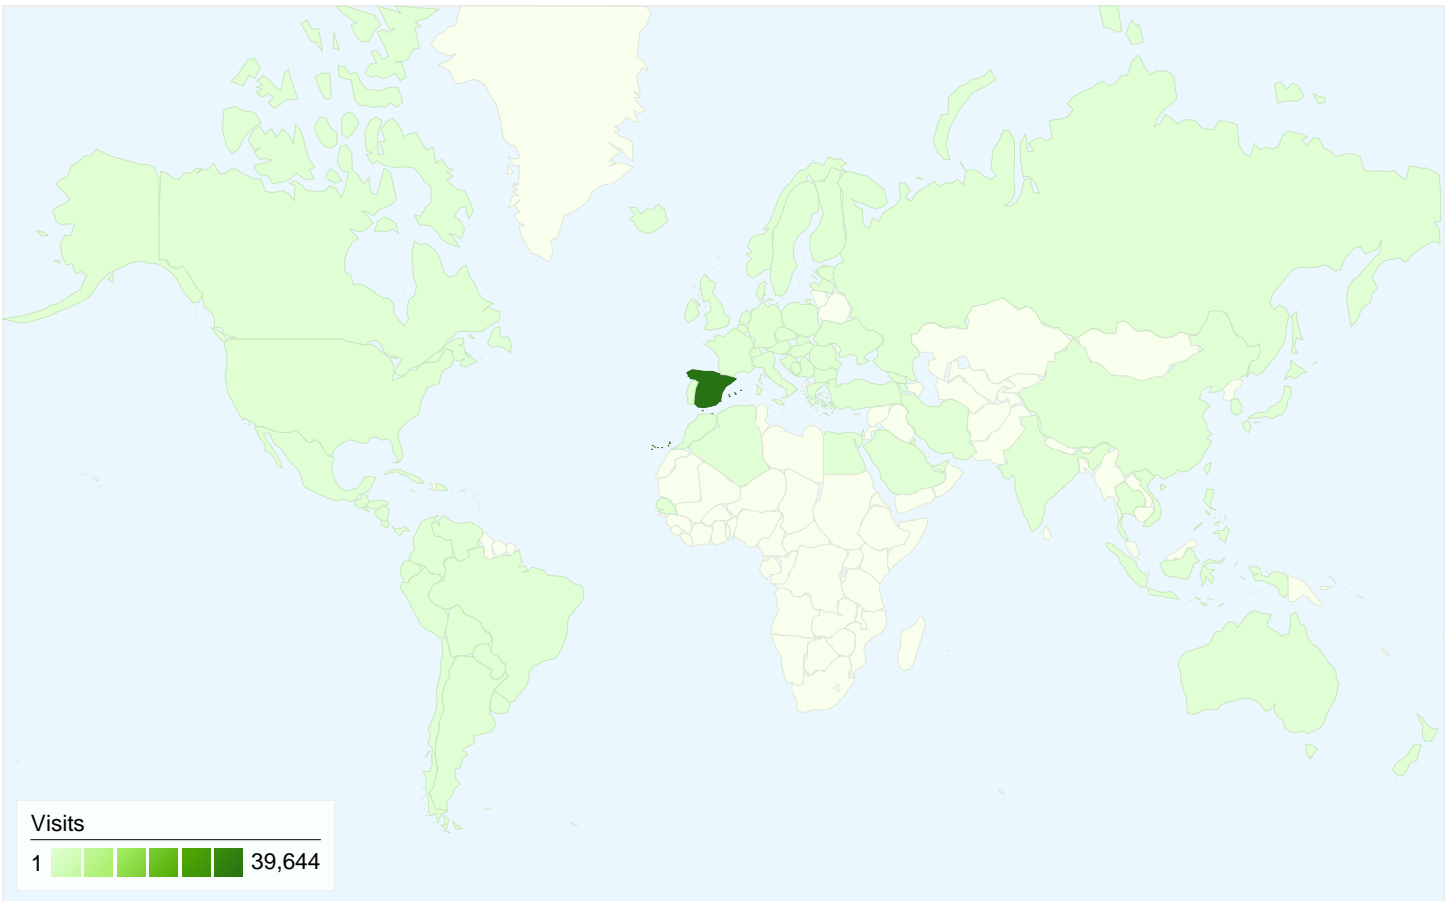

41,199 visits came from 81 countries/territories

Site Usage

Visits	Pages/Visit	Avg. Time on Site	% New Visits	Bounce Rate	
41,199 % of Site Total: 100.00%	4.63 Site Avg: 4.63 (0.00%)	00:04:06 Site Avg: 00:04:06 (0.00%)	55.99% Site Avg: 55.95% (0.07%)	39.87% Site Avg: 39.87% (0.00%)	
Country/Territory	Visits	Pages/Visit	Avg. Time on Site	% New Visits	Bounce Rate
Spain	39,644	4.70	00:04:11	54.64%	39.02%
United States	160	2.09	00:01:06	85.00%	64.38%
Andorra	138	3.48	00:02:25	87.68%	57.25%
Germany	127	4.09	00:05:06	78.74%	47.24%
France	111	2.50	00:01:34	89.19%	65.77%
United Kingdom	108	2.72	00:01:55	84.26%	57.41%
Mexico	96	1.61	00:00:26	97.92%	66.67%
Argentina	86	1.95	00:02:07	96.51%	70.93%
Chile	53	1.62	00:00:57	98.11%	75.47%
Italy	42	2.90	00:01:17	97.62%	71.43%