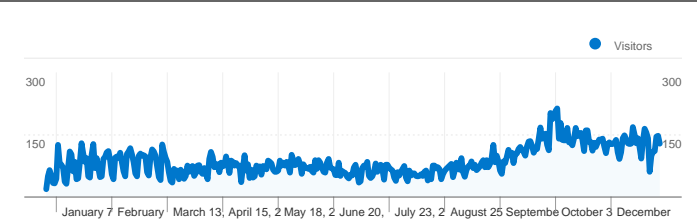

Site Usage

 **41,199** Visits

 **39.87%** Bounce Rate

 **190,595** Pageviews

 **00:04:06** Avg. Time on Site

 **4.63** Pages/Visit

 **55.95%** % New Visits

Visitors Overview

AdWords sent 0 visits via 0 campaigns

Site Usage

Visits 0 % of Site Total: 0.00%	Pages/Visit 0.00 Site Avg: 4.63 (-100.00%)	Avg. Time on Site 00:00:00 Site Avg: 00:04:06 (-100.00%)	% New Visits 0.00% Site Avg: 55.95% (-100.00%)	Bounce Rate 0.00% Site Avg: 39.87% (-100.00%)		
Campaign		Visits	Pages/Visit	Avg. Time on Site	% New Visits	Bounce Rate
There is no data for this view.						
						1 - 0 of 0

Search sent 25,951 total visits via 10,706 keywords

Site Usage

Visits 25,951 % of Site Total: 62.99%	Pages/Visit 4.13 Site Avg: 4.63 (-10.67%)	Avg. Time on Site 00:03:22 Site Avg: 00:04:06 (-17.93%)	% New Visits 67.73% Site Avg: 55.95% (21.06%)	Bounce Rate 49.39% Site Avg: 39.87% (23.88%)
--------------------------------------------------------------	------------------------------------------------------------------	--------------------------------------------------------------------------------	----------------------------------------------------------------------	---------------------------------------------------------------------