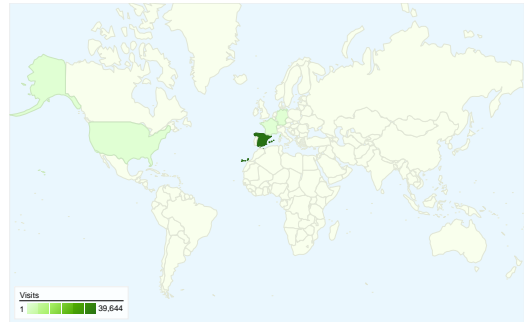

Site Usage

 **41,199** Visits

 **39.87%** Bounce Rate

 **190,595** Pageviews

 **00:04:06** Avg. Time on Site

 **4.63** Pages/Visit

 **55.95%** % New Visits

Visitors Overview

Visitors
23,365

Map Overlay world

AdWords Campaigns

Campaign	Visits	% visits
There is no data for this view.		

Traffic Sources Overview

Content Overview

Pages	Pageviews	% Pageviews
/index2.php?idioma=catala	26,454	13.88%
/	16,336	8.57%
/html/plafo/plafo Ultims posts.p	9,304	4.88%
/html/materials/materials_fitxa_i	2,512	1.32%
/html/links/links.php?idioma=cat	2,327	1.22%

41,199 visits came from 81 countries/territories

Site Usage

Visits	Pages/Visit	Avg. Time on Site	% New Visits	Bounce Rate	
41,199 % of Site Total: 100.00%	4.63 Site Avg: 4.63 (0.00%)	00:04:06 Site Avg: 00:04:06 (0.00%)	55.99% Site Avg: 55.95% (0.07%)	39.87% Site Avg: 39.87% (0.00%)	
Country/Territory	Visits	Pages/Visit	Avg. Time on Site	% New Visits	Bounce Rate
Spain	39,644	4.70	00:04:11	54.64%	39.02%
United States	160	2.09	00:01:06	85.00%	64.38%
Andorra	138	3.48	00:02:25	87.68%	57.25%
Germany	127	4.09	00:05:06	78.74%	47.24%
France	111	2.50	00:01:34	89.19%	65.77%
United Kingdom	108	2.72	00:01:55	84.26%	57.41%
Mexico	96	1.61	00:00:26	97.92%	66.67%
Argentina	86	1.95	00:02:07	96.51%	70.93%
Chile	53	1.62	00:00:57	98.11%	75.47%
Italy	42	2.90	00:01:17	97.62%	71.43%